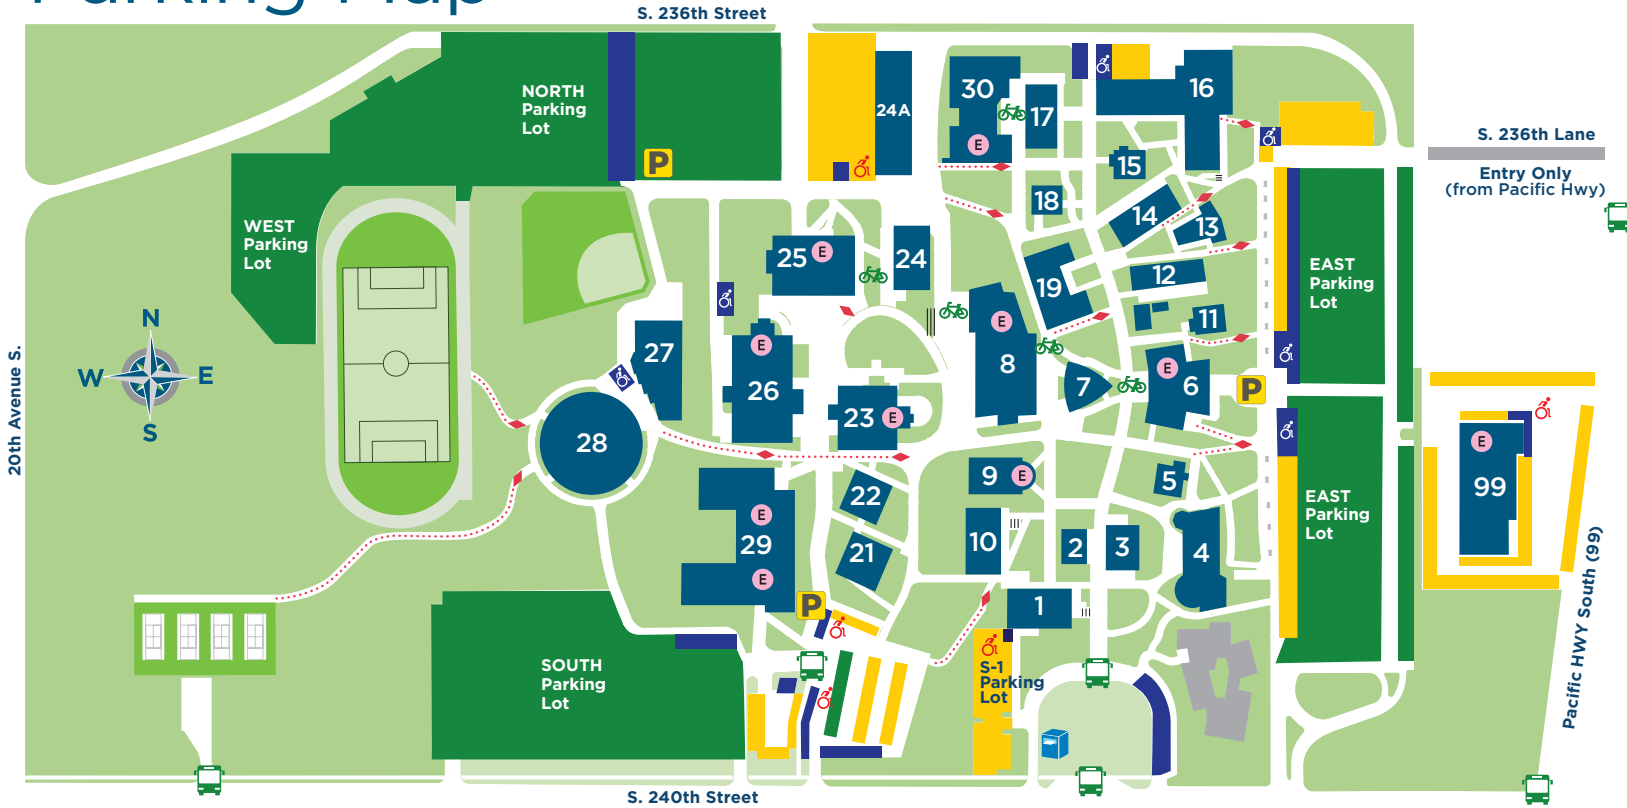

Parking Map

MAP KEY

- Student Parking
- Faculty/Staff Parking
- Restricted: Disabled, Carpool, Visitor*
- Disabled Parking
- Parking Pay Station
- No Wheelchair Access
- Bike Racks
- Elevators
- Bus Stops
- Ballot Drop Box

*Visitor parking is \$2 for the entire day (until 10 pm). Please use the general parking areas.

SERVICE/AREA BUILDING

ABE / ESL Info / Registration.....	19
ABE / ESL Instruction.....	19
Academic Affairs VP.....	9
Access Services.....	99
Admissions.....	6
Administrative Services VP.....	99
Advising.....	6
AED Locations.....	6, 8, 15, 19, 21, 25, 26, 28, 29, 30, 99, MaST
Art Gallery.....	16
Art Studios: Ceramics / Draw / Paint / Sculpt.....	16
Art Studios: Photography.....	26
Artists-Lecture Center.....	7
Athletics / Locker Room.....	27
Bistro.....	8
Bookstore.....	8
Career and Student Employment.....	6
Cashier Office.....	6
Center for Leadership & Service.....	8
Central Receiving.....	See Deliveries
Central Washington University - Des Moines Center.....	29

GED Info / Registration.....	19
GED Prep Classes.....	19
Health Occupations Lab.....	26
Higher Education Center.....	29
Highline College Student Union.....	8
Human Resources.....	99
Information Technology Services.....	26, 30
Institutional Advancement VP.....	99
Institutional Research.....	99
Inter-Cultural Center.....	8
International Student Programs.....	25
Learning and Teaching Center.....	9
Lecture Hall.....	7
Library.....	25
Mail Room.....	25
Math Resource Center.....	25
Meeting Room.....	2
MESA Program.....	25
Multicultural Affairs.....	8
Music / Drama.....	4
Outreach Center.....	99
Parking Pay Station.....	6, 29, north parking lot
Pavilion (Main Building).....	28
Placement and Testing Center.....	1
Pre-College Studies.....	19