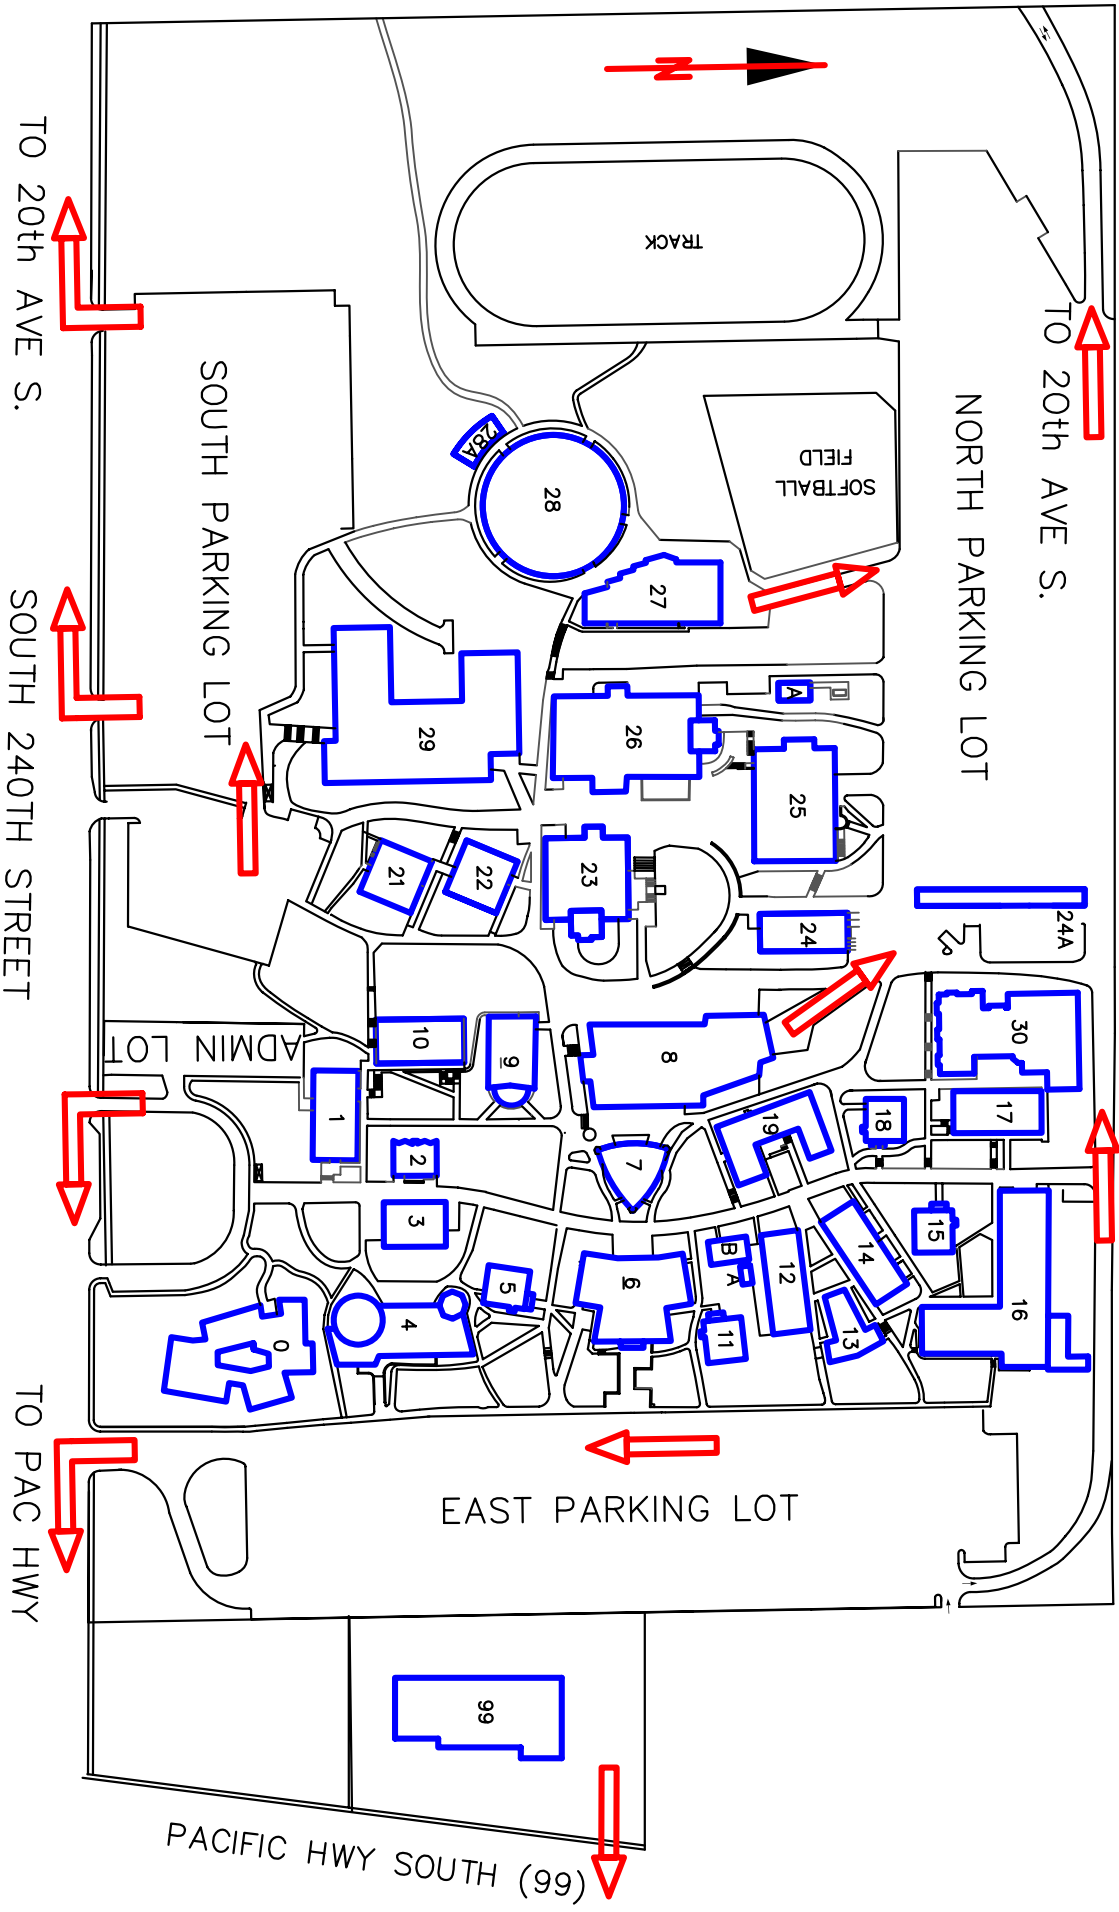

VEHICLE EVACUATION PLAN

TO 20th AVE S.

NORTH PARKING LOT

SOFTBALL FIELD

TRACK

SOUTH PARKING LOT

TO 20th AVE S.

SOUTH 240TH STREET

ADMIN LOT

244A

EAST PARKING LOT

TO PAC HWY

PACIFIC HWY SOUTH (99)