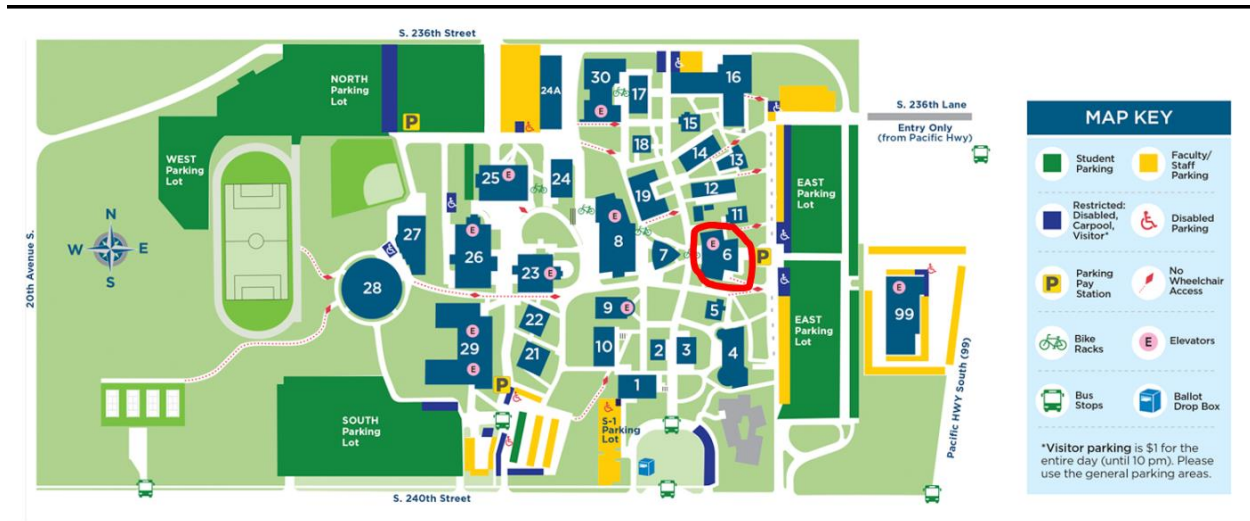

The Counseling Center is located in Building 6, Student Services, circled in RED. For your convenience, the East Parking Lot is located directly in front of Building 6.

[Daily Parking Pass](#)

If you do not have a quarterly parking permit, use Highline's new Parking Pay Stations. For only \$1, you can buy a daily parking pass that lasts until 10 p.m.

- Find a machine near the entrance of Building 6 in the East parking lot and one at the entrance of Building 29 in the South parking lot.
- Pay with a \$1 bill or credit card. Machines do not give change.
- Exchange coins or large bills at the Cashier Office in Building 6.

Click on the picture to watch a video on purchasing a daily ticket