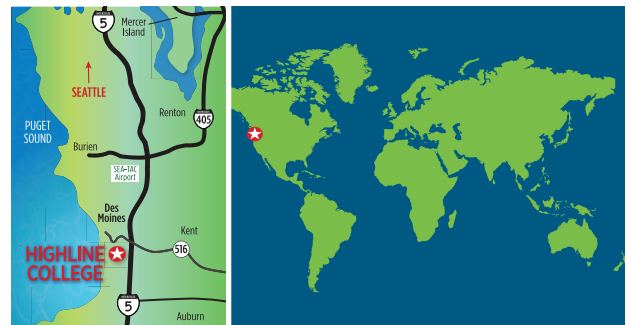

## Your Success Starts Here!

Highline College is a perfect place to start your very own success story. More than 8,000 students and over 300 international students attend our government supported school where diversity\* is celebrated.

## Location

Located in the beautiful state of Washington, Highline is within 20-25 minutes of Seattle by car and our campus is easily accessible by public transportation.